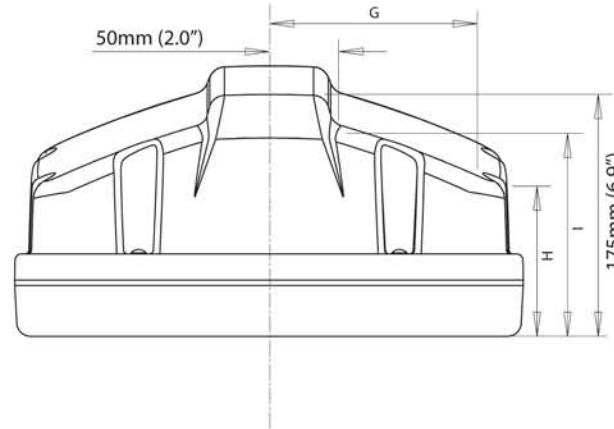

Helm Pod

Pedestal Guard shown has 12" centres.

	A	B	C	D	E	F	G	H	I	J	K
	mm / inches	mm / inches	mm / inches	mm / inches	mm / inches	mm / inches	mm / inches	mm / inches	mm / inches	mm / inches	mm / inches
89400423	312/12.3	200/7.9	334/13.1	223/8.8	371/14.6	264/10.4	150/5.9	111/4.4	150/5.9	152/6.0	165/6.5
89400425	365/14.4	241/9.5	384/15.1	263/10.4	424/16.7	304/12.0	169/6.5	140/5.5	160/6.3	186/7.3	192/7.6
89400427	423/16.7	333/13.1	424/16.7	349/13.7	482/19.0	396/15.6	199/7.8	104/4.1	146/5.7	176/6.9	185/7.3
89400430	541/21.3	274/10.8	545/21.5	289/11.4	600/23.6	336/13.2	252/9.9	143/5.6	163/6.4	205/8.1	207/8.1
89400429	X	X	515/20.3	121/4.8	563/22.2	185/7.3	X	72/2.8	X	X	X