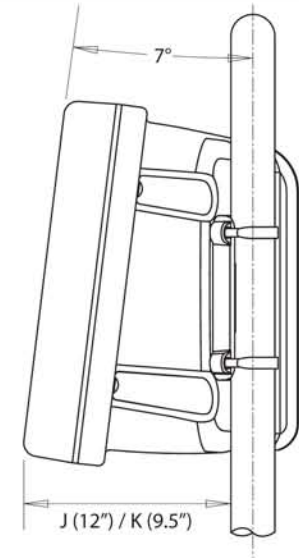

Helm Pod

Pedestal Guard shown has 12" centres.

	A	B	C	D	E	F	G	H	I	J	K
	mm / inches	mm / inches	mm / inches	mm / inches	mm / inches	mm / inches	mm / inches	mm / inches	mm / inches	mm / inches	mm / inches
89400423	312/12.3	200/7.9	334/13.1	223/8.8	371/14.6	264/10.4	150/5.9	111/4.4	150/5.9	152/6.0	165/6.5
89400425	365/14.4	241/9.5	384/15.1	263/10.4	424/16.7	304/12.0	169/6.5	140/5.5	160/6.3	186/7.3	192/7.6
89400427	423/16.7	333/13.1	424/16.7	349/13.7	482/19.0	396/15.6	199/7.8	104/4.1	146/5.7	176/6.9	185/7.3
89400430	541/21.3	274/10.8	545/21.5	289/11.4	600/23.6	336/13.2	252/9.9	143/5.6	163/6.4	205/8.1	207/8.1
89400429	X	X	515/20.3	121/4.8	563/22.2	185/7.3	X	72/2.8	X	X	X