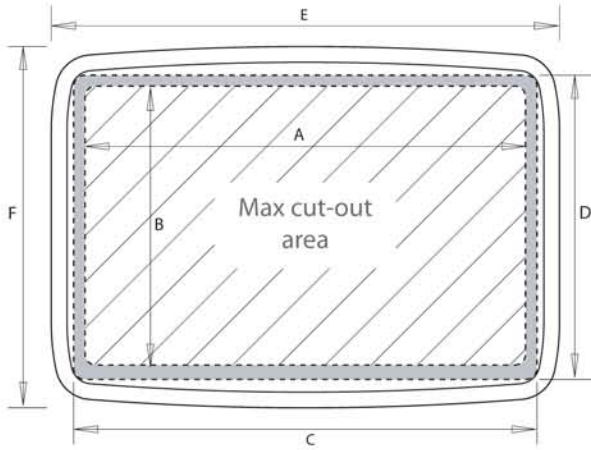

Helm Pod

Pedestal Guard shown has 12" centres.

	A	B	C	D	E	F	G	H	I	J	K
	mm / inches	mm / inches	mm / inches	mm / inches	mm / inches	mm / inches	mm / inches	mm / inches	mm / inches	mm / inches	mm / inches
89400423	312/12.3	200/7.9	334/13.1	223/8.8	371/14.6	264/10.4	150/5.9	111/4.4	150/5.9	152/6.0	165/6.5
89400425	365/14.4	241/9.5	384/15.1	263/10.4	424/16.7	304/12.0	169/6.5	140/5.5	160/6.3	186/7.3	192/7.6
89400427	423/16.7	333/13.1	424/16.7	349/13.7	482/19.0	396/15.6	199/7.8	104/4.1	146/5.7	176/6.9	185/7.3
89400430	541/21.3	274/10.8	545/21.5	289/11.4	600/23.6	336/13.2	252/9.9	143/5.6	163/6.4	205/8.1	207/8.1
89400429	X	X	515/20.3	121/4.8	563/22.2	185/7.3	X	72/2.8	X	X	X